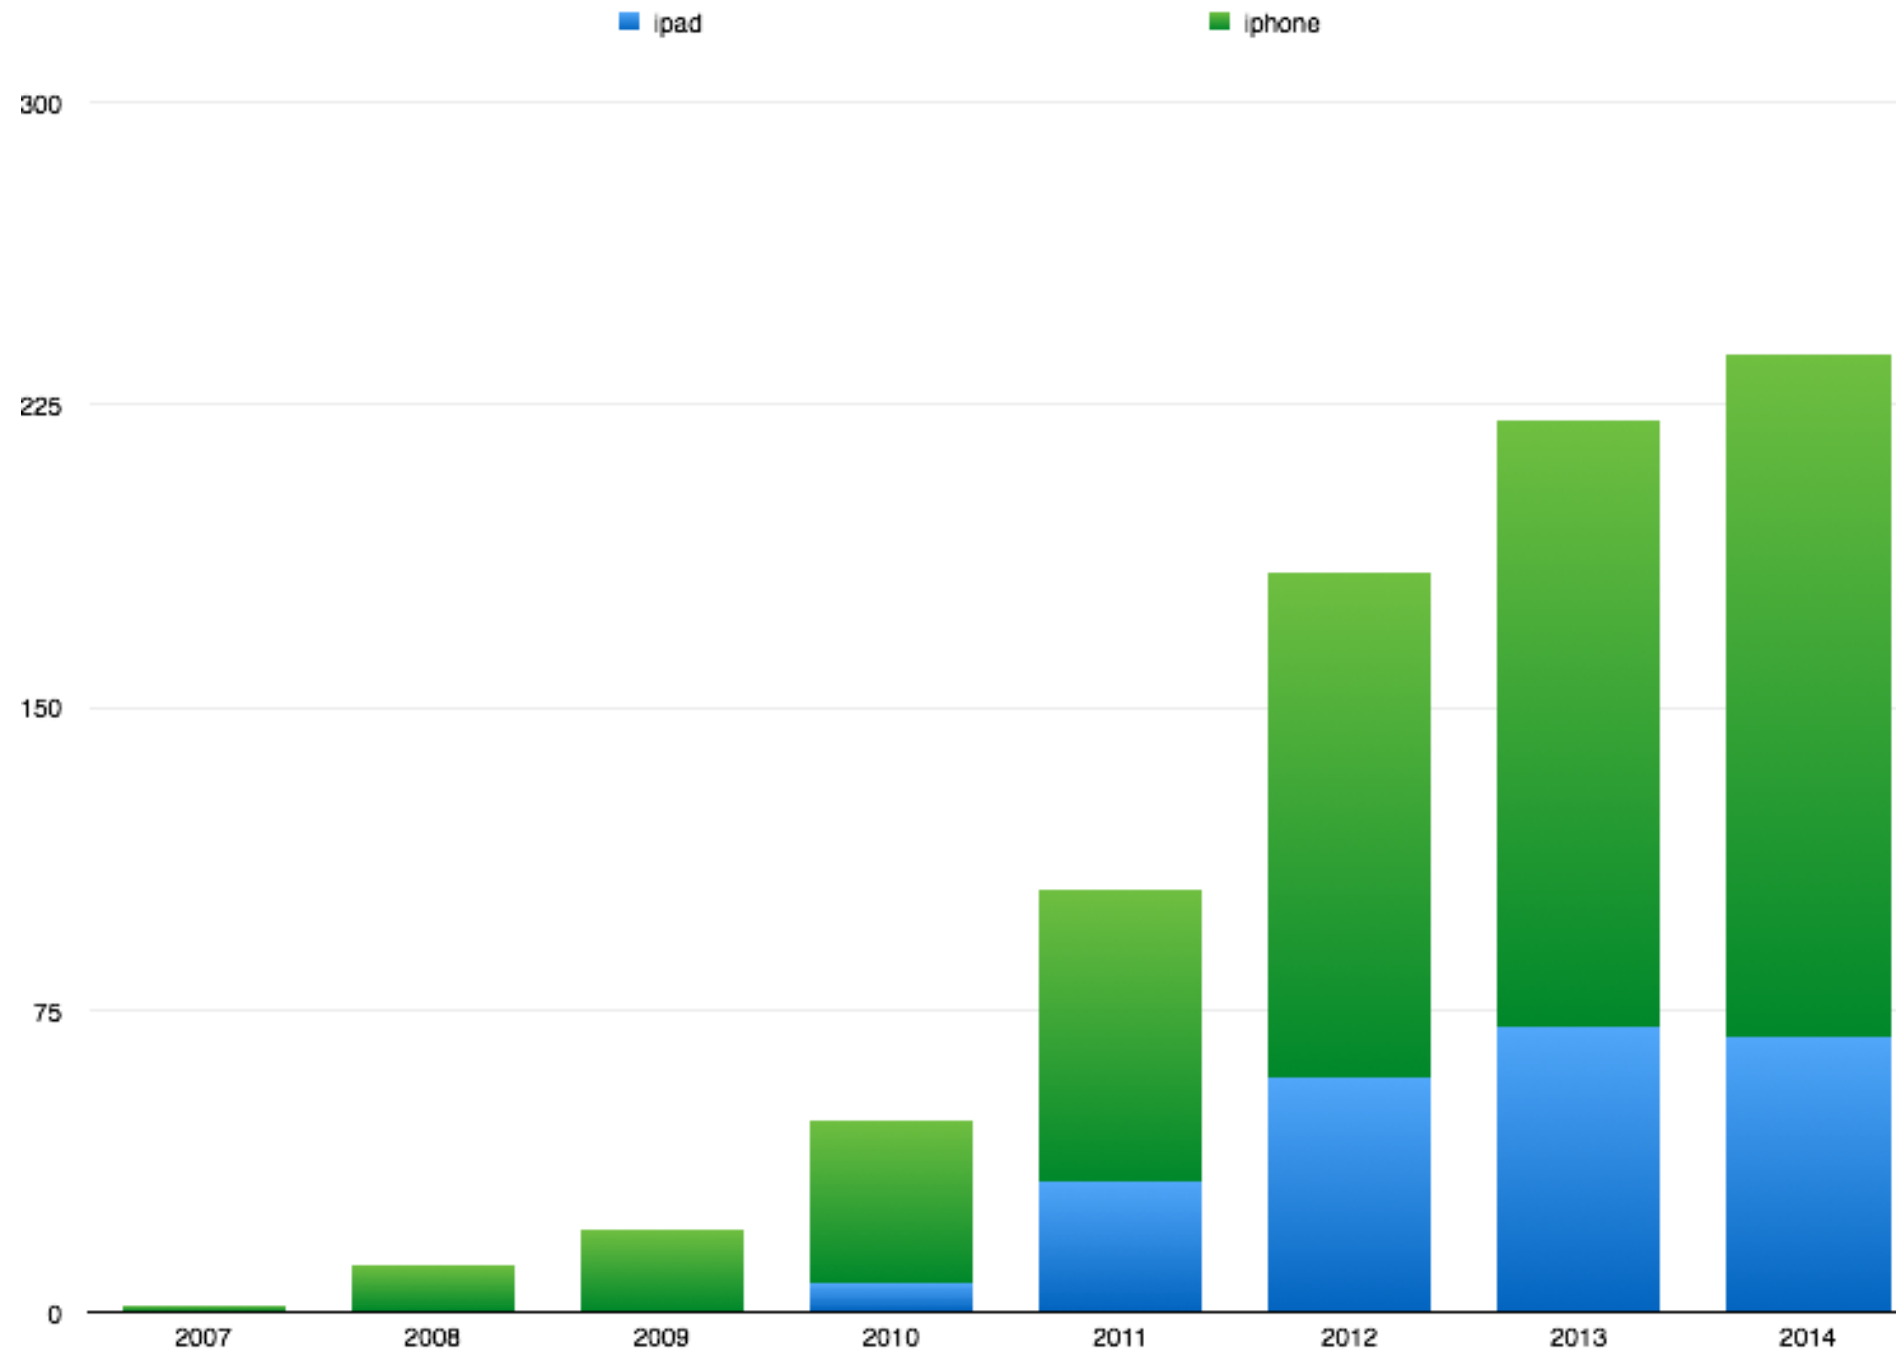

iphone and ipad sales are growing