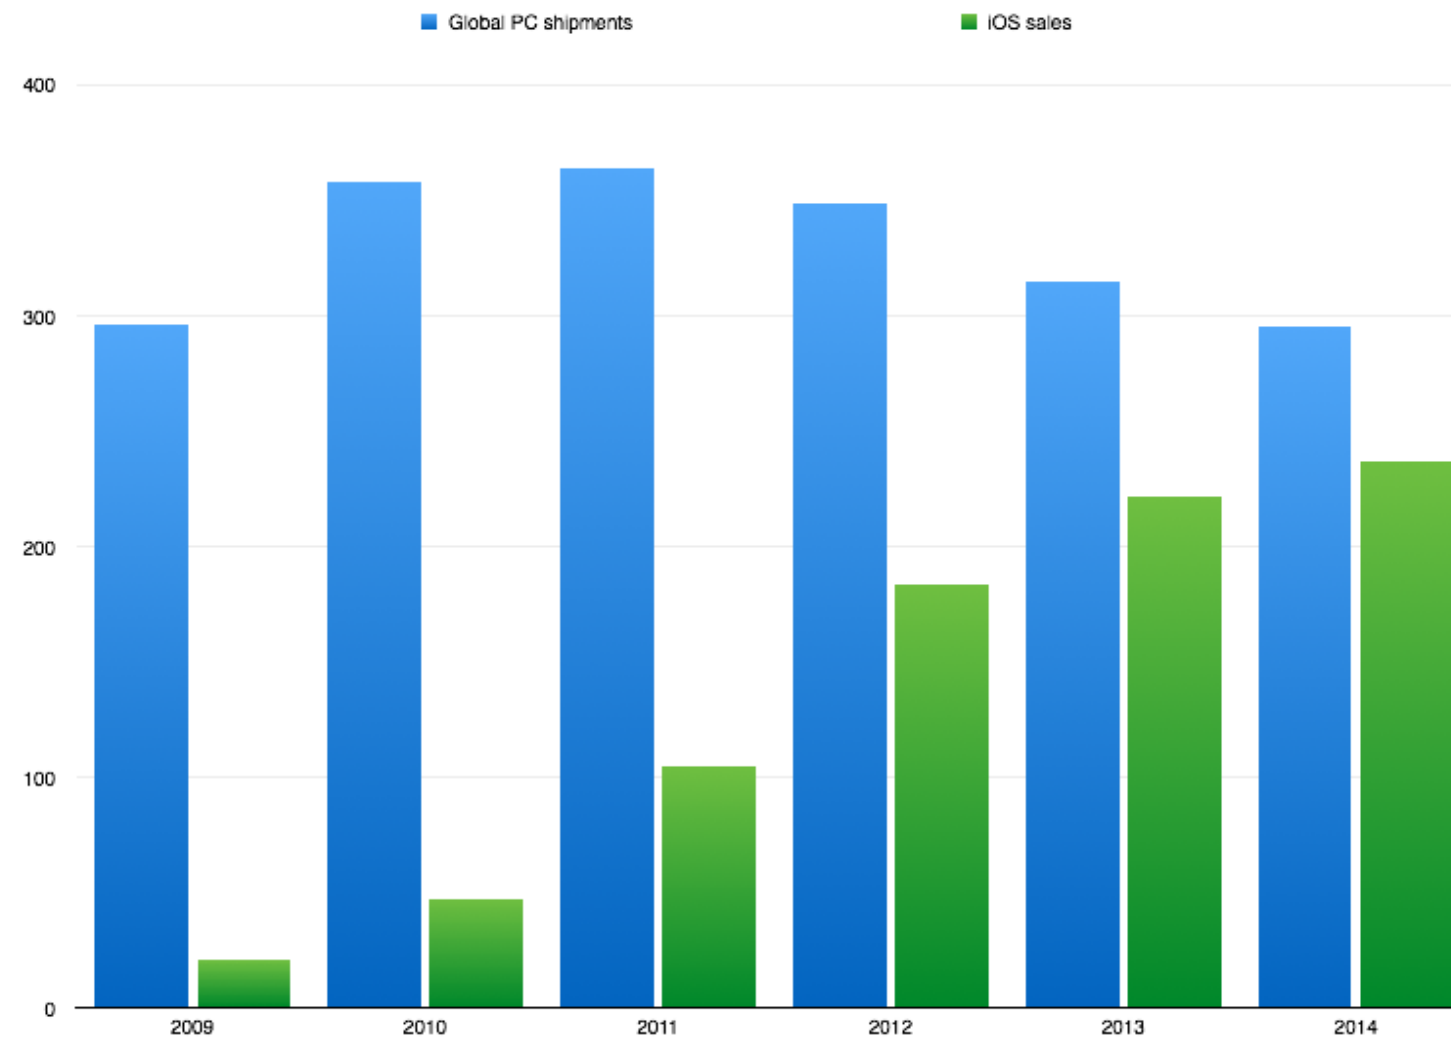

... and traditional PC system sales are not keeping up

Computing is coming mobile!